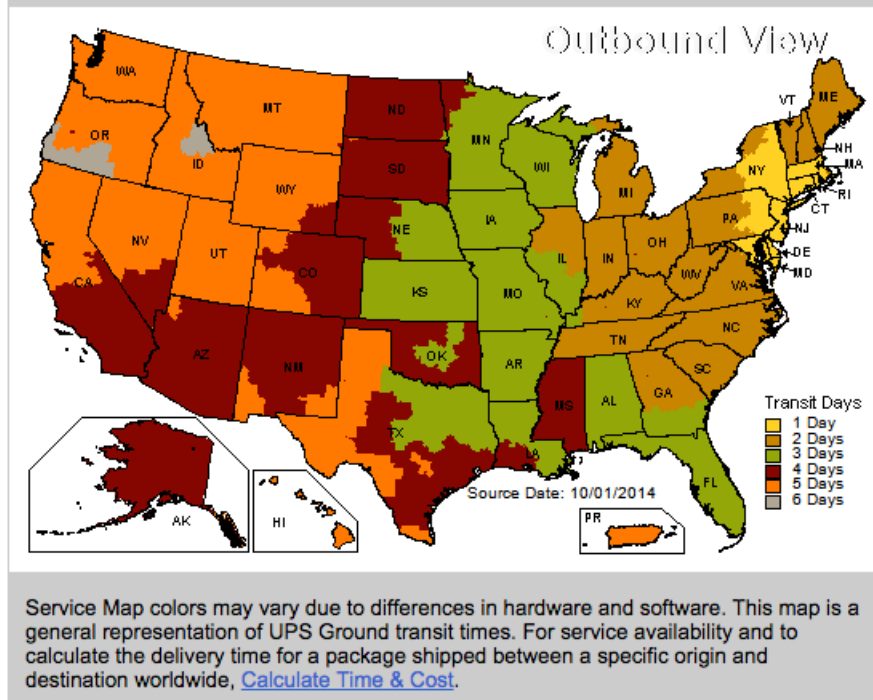

U.S. Ground Map Results

Business days in transit from: NEW YORK, NY 10013

[Printer-friendly](#)

To see more of our shipping methods and information, please check out our shipping page [here (https://adafru.it/dEm)](https://adafru.it/dEm)!