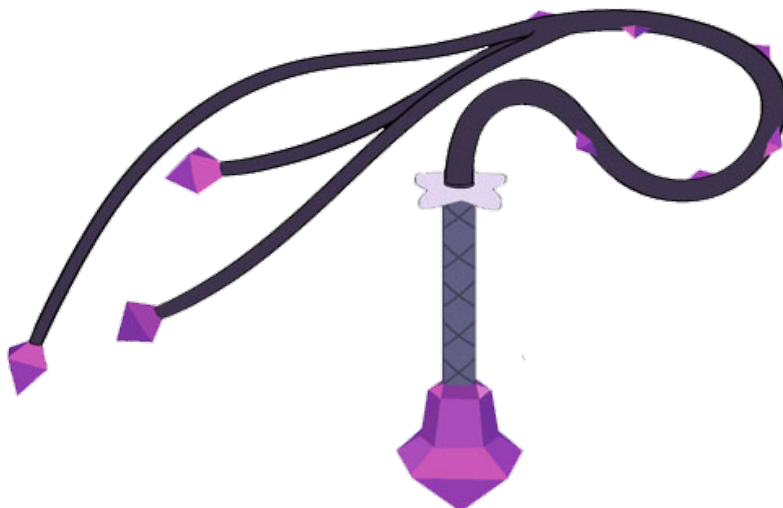

Amethyst's Whip

Amethyst can summon her whip from her gem. The whip's length can adjust in size.