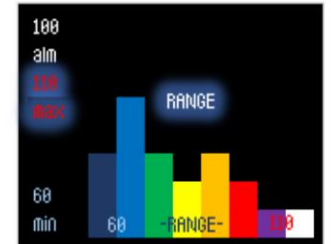

# IMAGE / HISTOGRAM

## HOLD (SNAPSHOT)

SETUP:  
ALARM  
MAX RANGE  
MIN RANGE