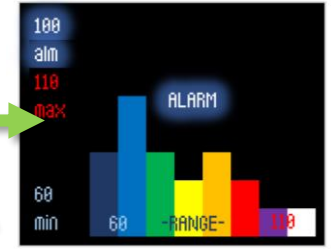

# IMAGE / HISTOGRAM

## HOLD (SNAPSHOT)

SETUP:  
ALARM  
MAX RANGE  
MIN RANGE

## FOCUS/DEFAULT RANGE