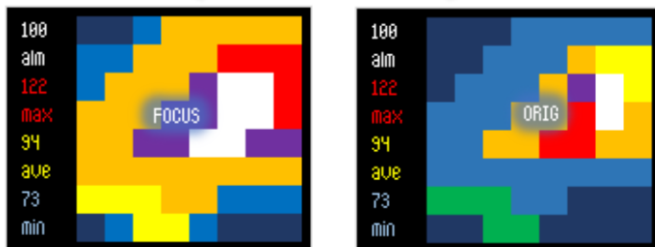

# IMAGE / HISTOGRAM

## HOLD (SNAPSHOT)

SETUP:  
ALARM  
MAX RANGE  
MIN RANGE