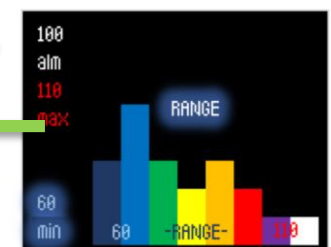

# IMAGE / HISTOGRAM

## HOLD (SNAPSHOT)

SETUP:  
ALARM  
MAX RANGE  
MIN RANGE