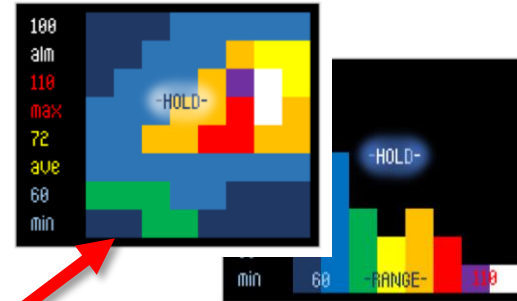

# IMAGE / HISTOGRAM

## HOLD (SNAPSHOT)

SETUP:  
ALARM  
MAX RANGE  
MIN RANGE

## FOCUS/DEFAULT RANGE