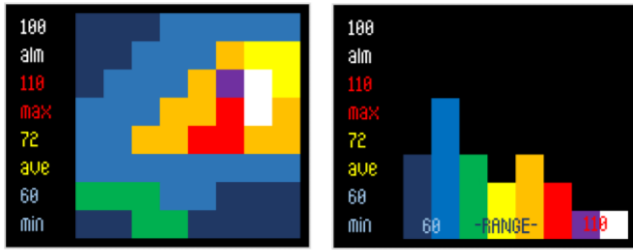

# IMAGE / HISTOGRAM

## HOLD (SNAPSHOT)

SETUP:  
ALARM  
MAX RANGE  
MIN RANGE