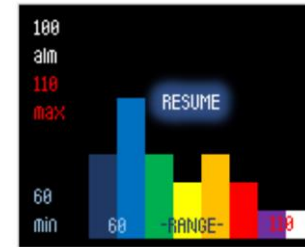

# IMAGE / HISTOGRAM

## HOLD (SNAPSHOT)

SETUP:  
ALARM  
MAX RANGE  
MIN RANGE