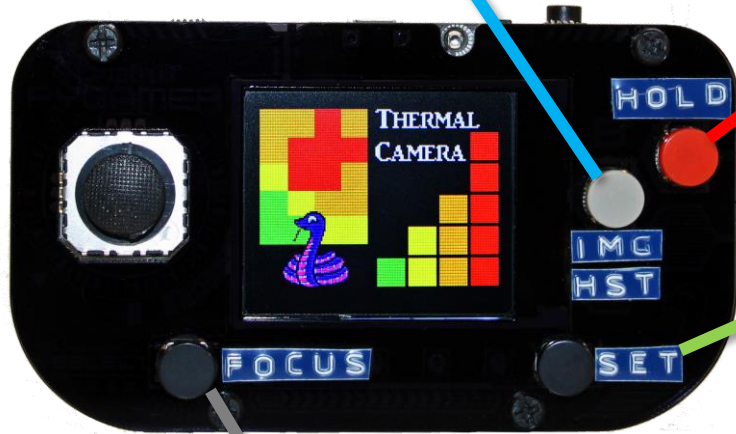

# IMAGE / HISTOGRAM

## HOLD (SNAPSHOT)

SETUP:  
ALARM  
MAX RANGE  
MIN RANGE

## FOCUS/DEFAULT RANGE