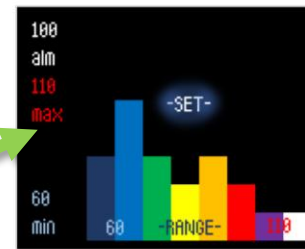

# IMAGE / HISTOGRAM

## HOLD (SNAPSHOT)

SETUP:  
ALARM  
MAX RANGE  
MIN RANGE

## FOCUS/DEFAULT RANGE