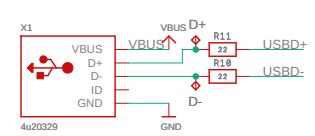

ISSUE	ADAFRUIT INDUSTRIES		© 2018
DRAWN	TITLE		REV
KTOWN			D
CHECKED	DATE	DRG N°	
>CHECKED	01/01/2019 13:33	>DRGNO	
DATE	FILE: Adafruit_Feather_nRF52840_Rev-D	PAGE:	1/1
>DATE			

RESET/USER SWITCHES

DECOUPLING CAPS

SWD DEBUGGER

16MBIT QSPI FLASH

MICRO USB

NEOPIXEL

INDICATOR LEDs

POWER AND FILTERING (600mA Output)

JST PH LIPO INPUT

LIPO CHARGING