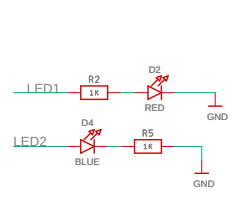

SWD DEBUGGER

16MBIT QSPI FLASH

MICRO USB

NEOPIXEL

INDICATOR LEDs

POWER AND FILTERING (600mA Output)

JST PH LIPO INPUT

LIPO CHARGING