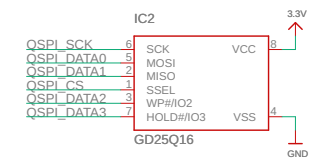

ISSUE	ADAFRUIT INDUSTRIES		© 2018
DRAWN	TITLE		REV
KTOWN			D
CHECKED	DATE	DRG N°	
>CHECKED	01/01/2019 13:33	>DRGNO	
DATE	FILE: Adafruit_Feather_nRF52840_Rev-D	PAGE:	1/1
>DATE			

RESET/USER SWITCHES

DECOUPLING CAPS

SWD DEBUGGER

16MBIT QSPI FLASH

MICRO USB

NEOPIXEL

INDICATOR LEDs

POWER AND FILTERING (600mA Output)

JST PH LIPO INPUT

LIPO CHARGING