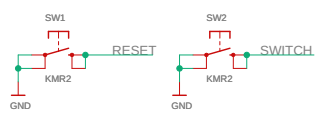

ISSUE	ADAFRUIT INDUSTRIES		© 2018
DRAWN	TITLE		REV
KTOWN			D
CHECKED	DATE	DRG N°	
>CHECKED	01/01/2019 13:33	>DRGNO	
DATE	FILE: Adafruit_Feather_nRF52840_Rev-D	PAGE:	1/1
>DATE			

RESET/USER SWITCHES

DECOUPLING CAPS

SWD DEBUGGER

16MBIT QSPI FLASH

MICRO USB

NEOPIXEL

INDICATOR LEDs

POWER AND FILTERING (600mA Output)

JST PH LIPO INPUT

LIPO CHARGING