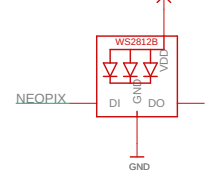

SWD DEBUGGER

16MBIT QSPI FLASH

MICRO USB

NEOPIXEL

INDICATOR LEDs

POWER AND FILTERING (600mA Output)

JST PH LIPO INPUT

LIPO CHARGING