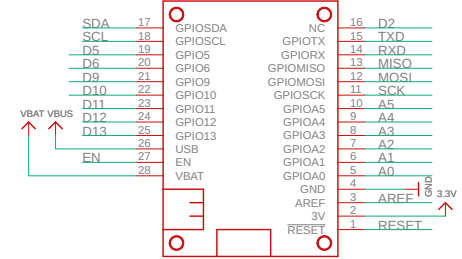

ISSUE	ADAFRUIT INDUSTRIES		© 2018
DRAWN	TITLE		REV
KTOWN			D
CHECKED	DATE	DRG N°	
>CHECKED	01/01/2019 13:33	>DRGNO	
DATE	FILE: Adafruit_Feather_nRF52840_Rev-D	PAGE:	1/1
>DATE			

RESET/USER SWITCHES

DECOUPLING CAPS

SWD DEBUGGER

16MBIT QSPI FLASH

MICRO USB

NEOPIXEL

INDICATOR LEDs

POWER AND FILTERING (600mA Output)

JST PH LIPO INPUT

LIPO CHARGING