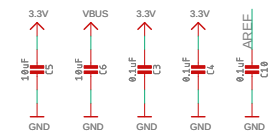

ISSUE	ADAFRUIT INDUSTRIES		© 2018
DRAWN	TITLE		REV
KTOWN			D
CHECKED	DATE	DRG N°	
>CHECKED	01/01/2019 13:33	>DRGNO	
DATE	FILE: Adafruit_Feather_nRF52840_Rev-D	PAGE:	1/1
>DATE			

RESET/USER SWITCHES

DECOUPLING CAPS

SWD DEBUGGER

16MBIT QSPI FLASH

MICRO USB

NEOPIXEL

INDICATOR LEDs

POWER AND FILTERING (600mA Output)

JST PH LIPO INPUT

LIPO CHARGING