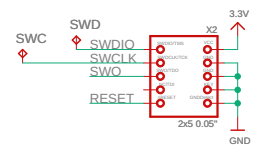

ISSUE	ADAFRUIT INDUSTRIES		© 2018
DRAWN	TITLE		REV
KTOWN			D
CHECKED	DATE	DRG N°	
>CHECKED	01/01/2019 13:33	>DRGNO	
DATE	FILE: Adafruit_Feather_nRF52840_Rev-D	PAGE:	1/1
>DATE			

RESET/USER SWITCHES

DECOUPLING CAPS

SWD DEBUGGER

16MBIT QSPI FLASH

MICRO USB

NEOPIXEL

INDICATOR LEDs

POWER AND FILTERING (600mA Output)

JST PH LIPO INPUT

LIPO CHARGING