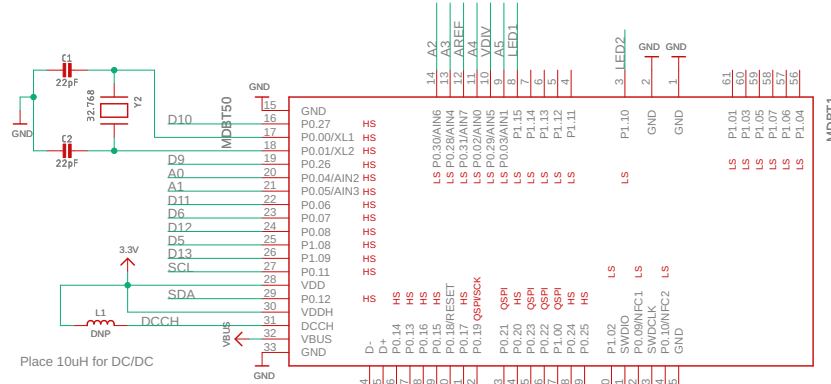

ISSUE	ADAFRUIT INDUSTRIES		© 2018
DRAWN	TITLE		REV
KTOWN			D
CHECKED	DATE	DRG N°	
>CHECKED	01/01/2019 13:33	>DRGNO	
DATE	FILE: Adafruit_Feather_nRF52840_Rev-D	PAGE:	1/1
>DATE			

RESET/USER SWITCHES

DECOUPLING CAPS

SWD DEBUGGER

16MBIT QSPI FLASH

MICRO USB

NEOPIXEL

INDICATOR LEDs

POWER AND FILTERING (600mA Output)

JST PH LIPO INPUT

LIPO CHARGING