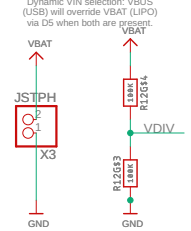

SWD DEBUGGER

16MBIT QSPI FLASH

MICRO USB

NEOPIXEL

INDICATOR LEDs

POWER AND FILTERING (600mA Output)

JST PH LIPO INPUT

LIPO CHARGING