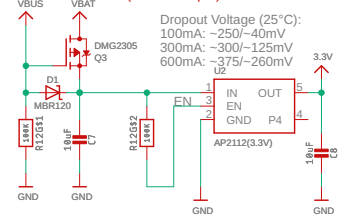

SWD DEBUGGER

16MBIT QSPI FLASH

MICRO USB

NEOPIXEL

INDICATOR LEDs

POWER AND FILTERING (600mA Output)

JST PH LIPO INPUT

LIPO CHARGING